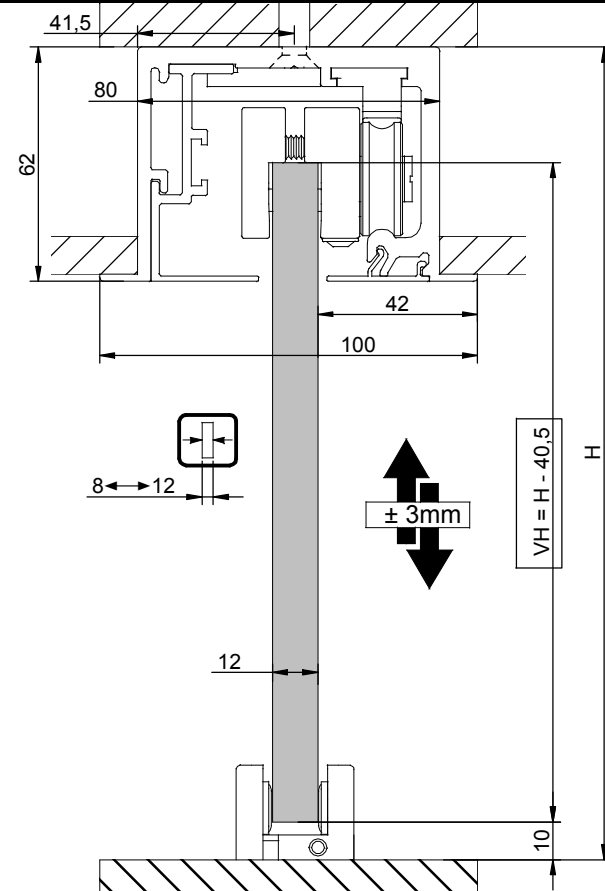

Montaje a techo / Assembly to ceiling